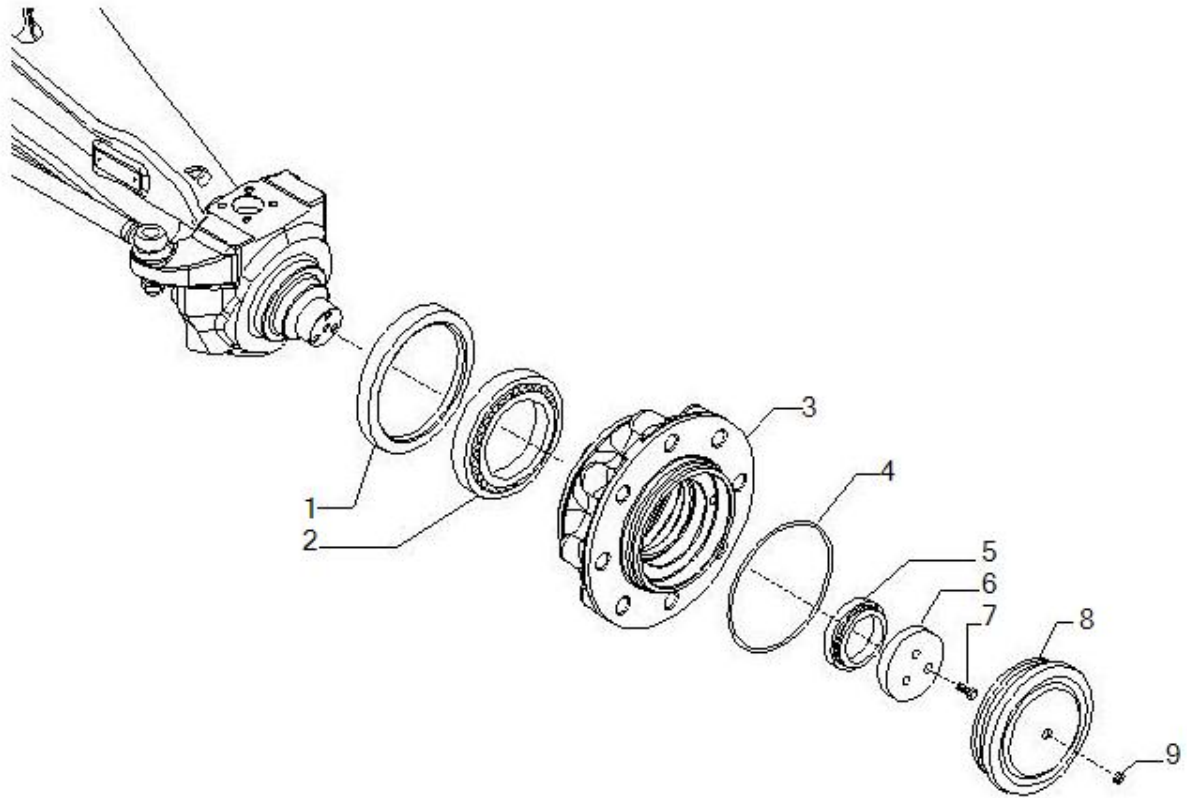

Spare parts catalogue

AXLE 26.00

REF: 145760

1.1 Axle housing

2.1 Swivel housings and steering cylinder

3.1 Wheel hub

Pos	Ref	Qty	Description	Kit	Note
1	145596	1	BEAM		
2	21558	1	Plug M10x1		
3	145106	2	ANELLO TEN. 68/55-5		
4	143725	2	SWING BUSHING 55X68X55		
5	125813	2	BELLEVILLE WASHER 71x36x2		
6	45165	2	KING PIN BUSH 35X47X18.5		
7	45161	2	SPHERICAL BALL 28X52X16 (GE28SX)		
8	128630	2	BELLEVILLE WASHER 70x47.5x1		

Pos	Ref	Qty	Description	Kit	Note
1	47703	2	SEAL RING 130X160X14 5/16		
2	45181	2	TAPE ROLLER THRUST BEARING 045181		
3	143175	2	WHEEL HUB CA012003		
4	28550	2	O.ring		
5	143682	2	TAPE ROLLER THRUST BEARING		
6	143173	2	THRUST SHOE 39NiCrMo3 UNI EN 10083/1		
7	126921	6	SELF-LOCKING SCREW M12X1.75X30 10.9 ACCI		
8	143531	2	WHEELHUB COVER (012330)		
9	21558	2	Plug M10x1		