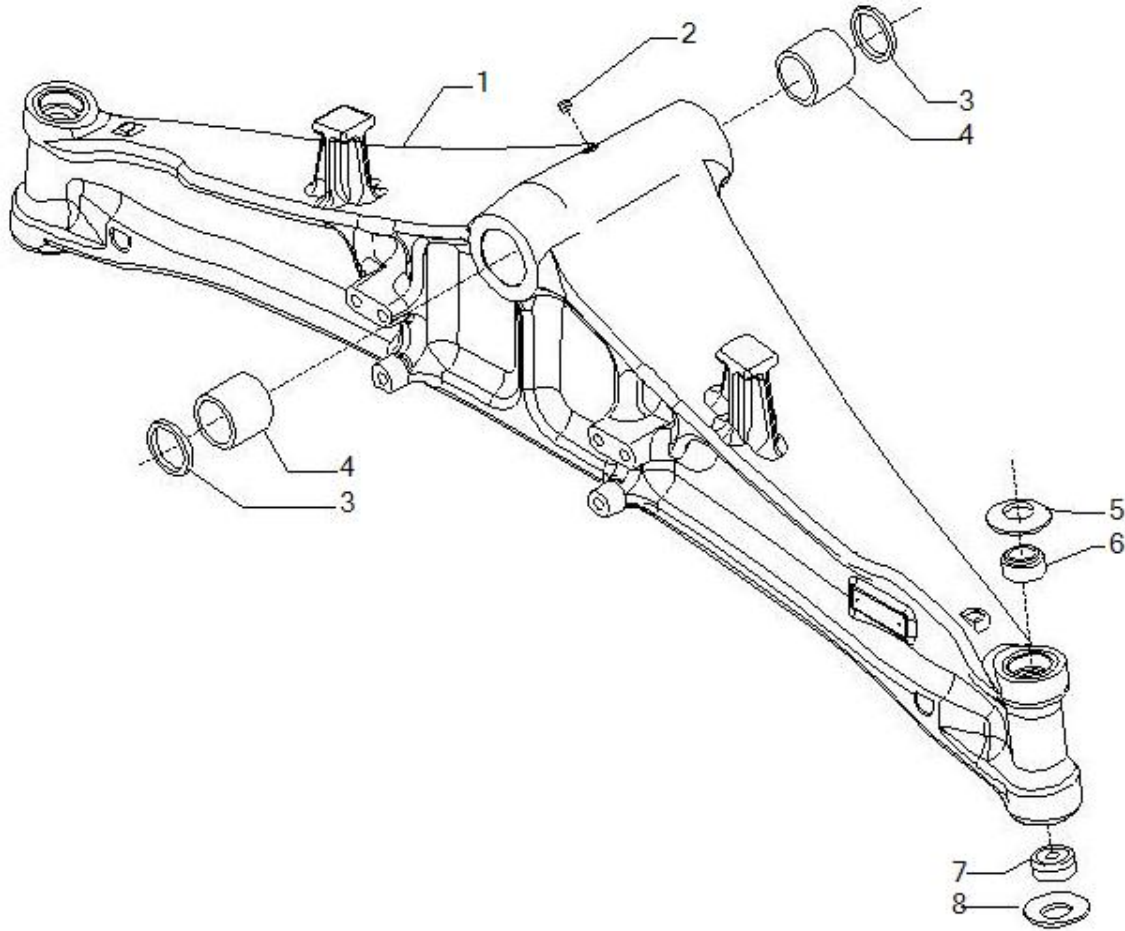

Spare parts catalogue

AXLE 26.00

REF: 145760

1.1 Axle housing

2.1 Swivel housings and steering cylinder

3.1 Wheel hub

Pos	Ref	Qty	Description	Kit	Note
1	145596	1	BEAM		
2	21558	1	Plug M10x1		
3	145106	2	ANELLO TEN. 68/55-5		
4	143725	2	SWING BUSHING 55X68X55		
5	125813	2	BELLEVILLE WASHER 71x36x2		
6	45165	2	KING PIN BUSH 35X47X18.5		
7	45161	2	SPHERICAL BALL 28X52X16 (GE28SX)		
8	128630	2	BELLEVILLE WASHER 70x47.5x1		

Pos	Ref	Qty	Description	Kit	Note
1	47703	2	SEAL RING 130X160X14 5/16		
2	45181	2	TAPE ROLLER THRUST BEARING 045181		
3	143175	2	WHEEL HUB CA012003		
4	28550	2	O.ring		
5	143682	2	TAPE ROLLER THRUST BEARING		
6	143173	2	THRUST SHOE 39NiCrMo3 UNI EN 10083/1		
7	126921	6	SELF-LOCKING SCREW M12X1.75X30 10.9 ACCI		
8	143531	2	WHEELHUB COVER (012330)		
9	21558	2	Plug M10x1		